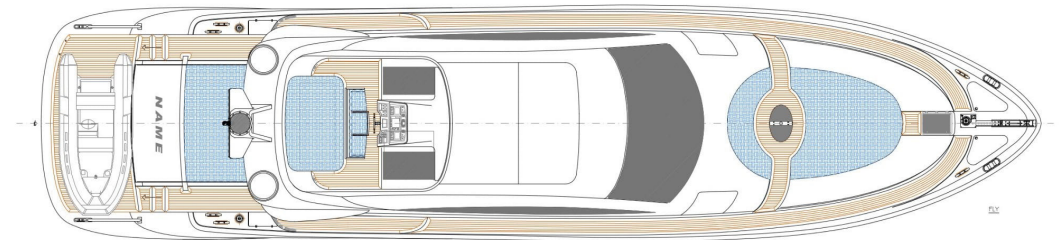

LUDI
CERRI 86

stella maris
CHARTERING SERVICE

YACHT FOR CHARTER

8 GUEST

4 CABINS

3 CREW

LENGTH: 86.29ft /26.30m

BEAM: 20.83ft /6.35m

DRAFT: 4.10ft /1.25m

GROSS TONNAGE: 78 Tonnes

CRUISING SPEED: 32 Knots

BUILDER: CERRI Cantieri Nava

MODEL: Cerri 86' Flyingsport

BUILT: 2008 | 2018 (Refitted)

Ludi is a fast 26 metre motor yacht built in 2008 by Cantieri Navali Cerri, fresh from an extensive 2018 refit. It is a perfect blend of luxury and technology with a hull designed for maximum comfort and performance.

LUDI

Cerri 86' Flying Sport
is characterized by some
innovative design solutions.

The traditional living area
has now been replaced by two
separate salons on two
different levels, a real
trademark of this Italian Yard.

Comfortable and airy sunbeds are also available on the sport fly bridge. The stern bathing platform provides easy access to the sea.

Ludi can accommodate eight guests in four cabins, including a spacious master suite, one VIP cabin and two twin cabins. In addition, it can also accommodate two children in pullman beds. All cabins are provided with en-suite bathrooms, air conditioning, TV and sound system. The separated crew area access offers a very private accommodation layout.