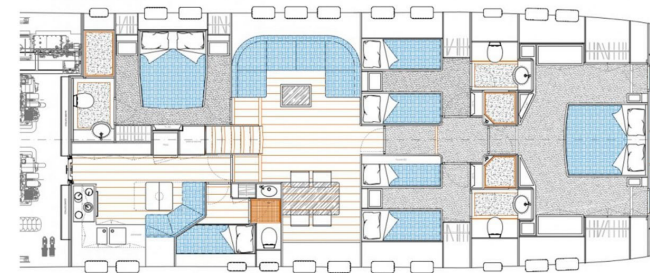

8 GUEST

4 CABINS

3 CREW

LENGTH: 86.29ft /26.30m

BEAM: 20.83ft /6.35m

DRAFT: 4.10ft /1.25m

GROSS TONNAGE: 78 Tonnes

CRUISING SPEED: 32 Knots

BUILDER: CERRI Cantieri Nava

MODEL: Cerri 86' Flyingsport

BUILT: 2008 | 2018 (Refitted)