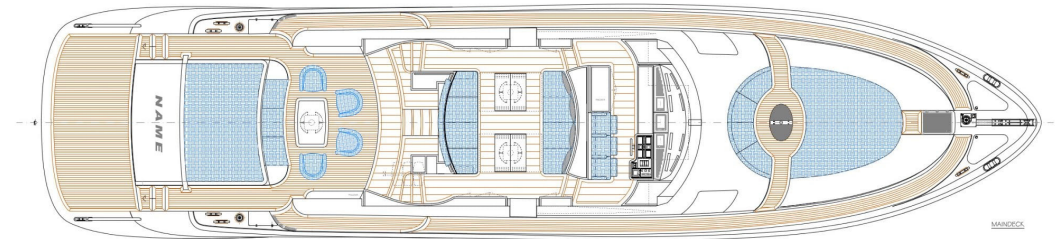

LUDI
CERRI 86

stella maris
CHARTERING SERVICE

YACHT FOR CHARTER

8 GUEST

4 CABINS

3 CREW

LENGTH: 86.29ft /26.30m

BEAM: 20.83ft /6.35m

DRAFT: 4.10ft /1.25m

GROSS TONNAGE: 78 Tonnes

CRUISING SPEED: 32 Knots

BUILDER: CERRI Cantieri Nava

MODEL: Cerri 86' Flyingsport

BUILT: 2008 | 2018 (Refitted)

Ludi is a fast 26 metre motor yacht built in 2008 by Cantieri Navali Cerri, fresh from an extensive 2018 refit. It is a perfect blend of luxury and technology with a hull designed for maximum comfort and performance.

LUDI

Cerri 86' Flying Sport
is characterized by some
innovative design solutions.

The traditional living area
has now been replaced by two
separate salons on two
different levels, a real
trademark of this Italian Yard.

Comfortable and airy sunbeds are also available on the sport fly bridge. The stern bathing platform provides easy access to the sea.

Ludi can accommodate eight guests in four cabins, including a spacious master suite, one VIP cabin and two twin cabins. In addition, it can also accommodate two children in pullman beds. All cabins are provided with en-suite bathrooms, air conditioning, TV and sound system. The separated crew area access offers a very private accommodation layout.